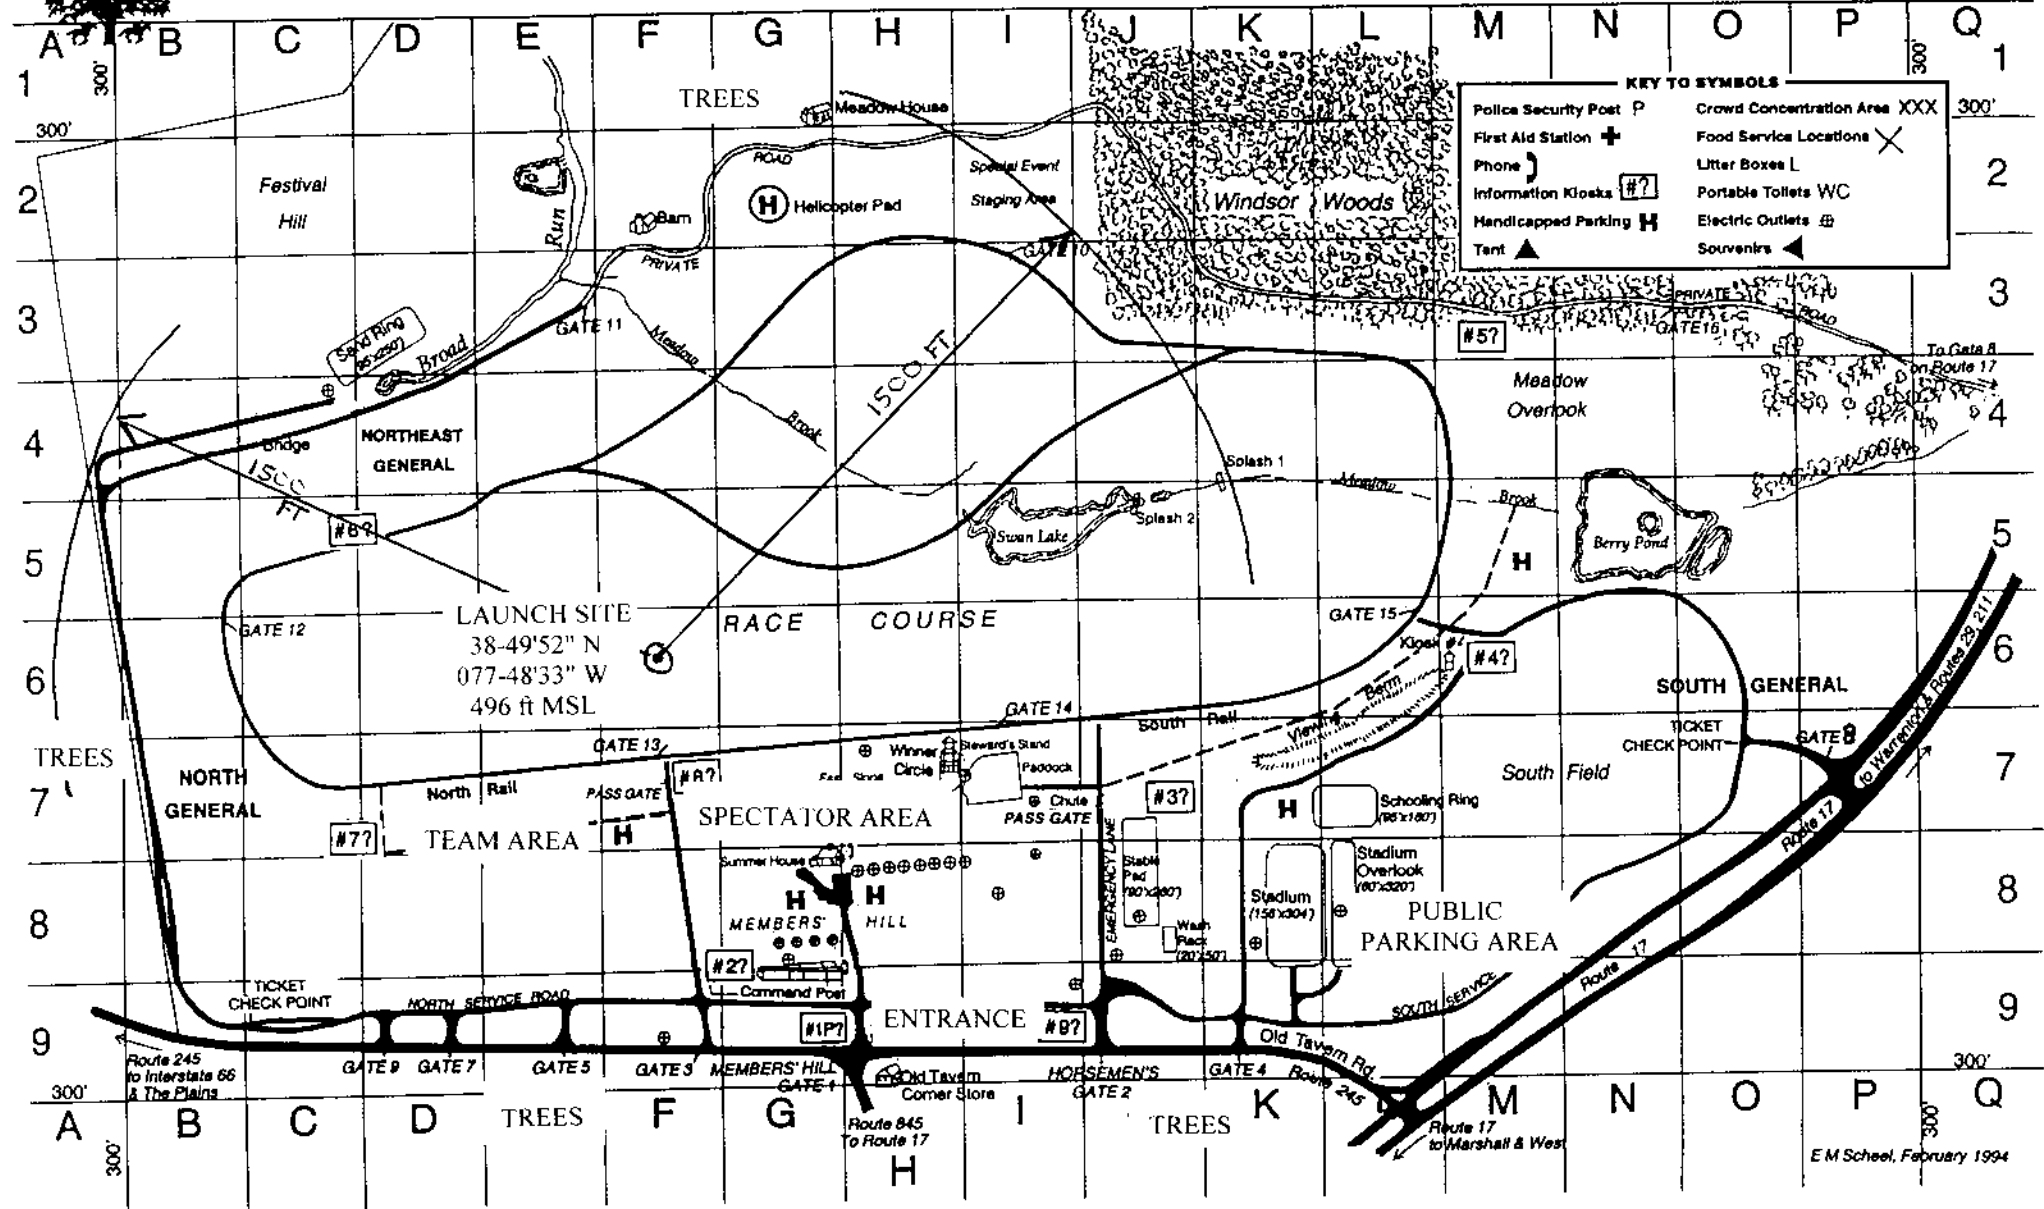

Great Meadow Grid Site Plan

28 of 1/85

TYPICAL MAY WEATHER:
WINDS FROM NORTH 5-10 mph
HIGH Mid-70's, LOW Mid-50's
60% SUNNY

One Square on Grid is 300 x 300 ft.

KEY TO SYMBOLS

Police Security Post P	Crowd Concentration Area XXX
First Aid Station +	Food Service Locations X
Phone)	Litter Boxes L
Information Kiosks #?	Portable Toilets WC
Handicapped Parking H	Electric Outlets @
Tent ▲	Souvenirs ◀